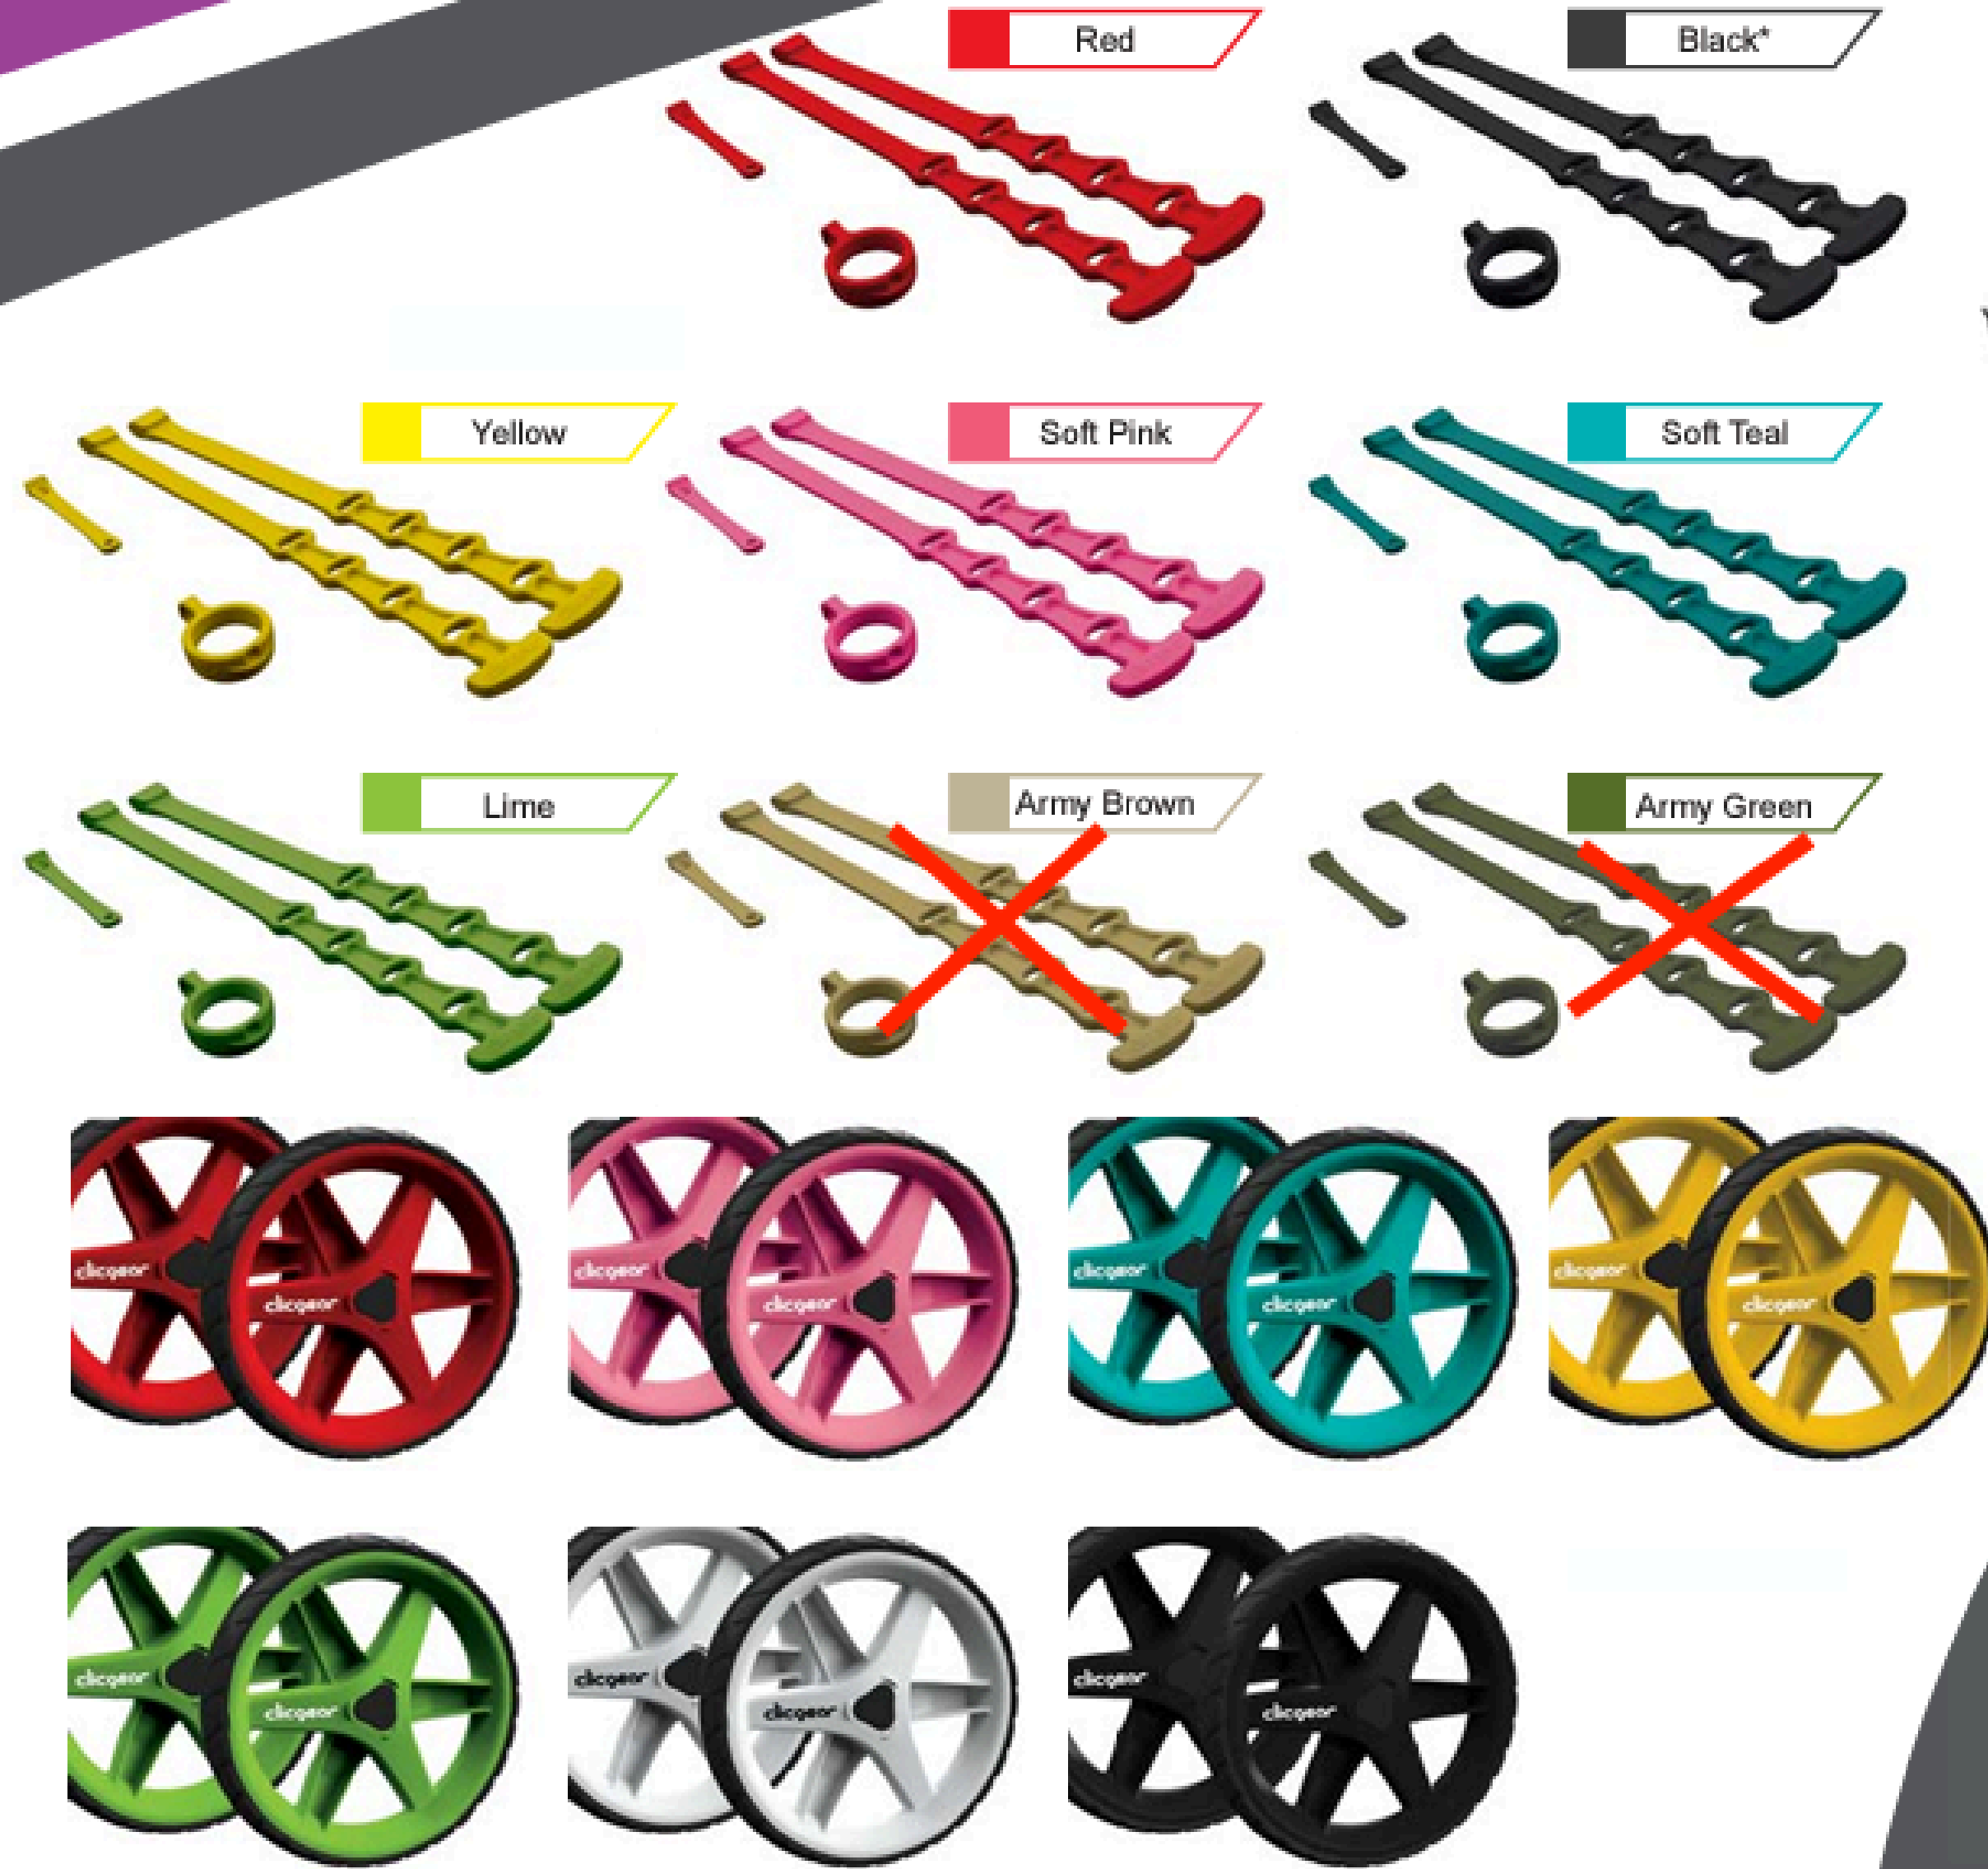

4

clickgear®