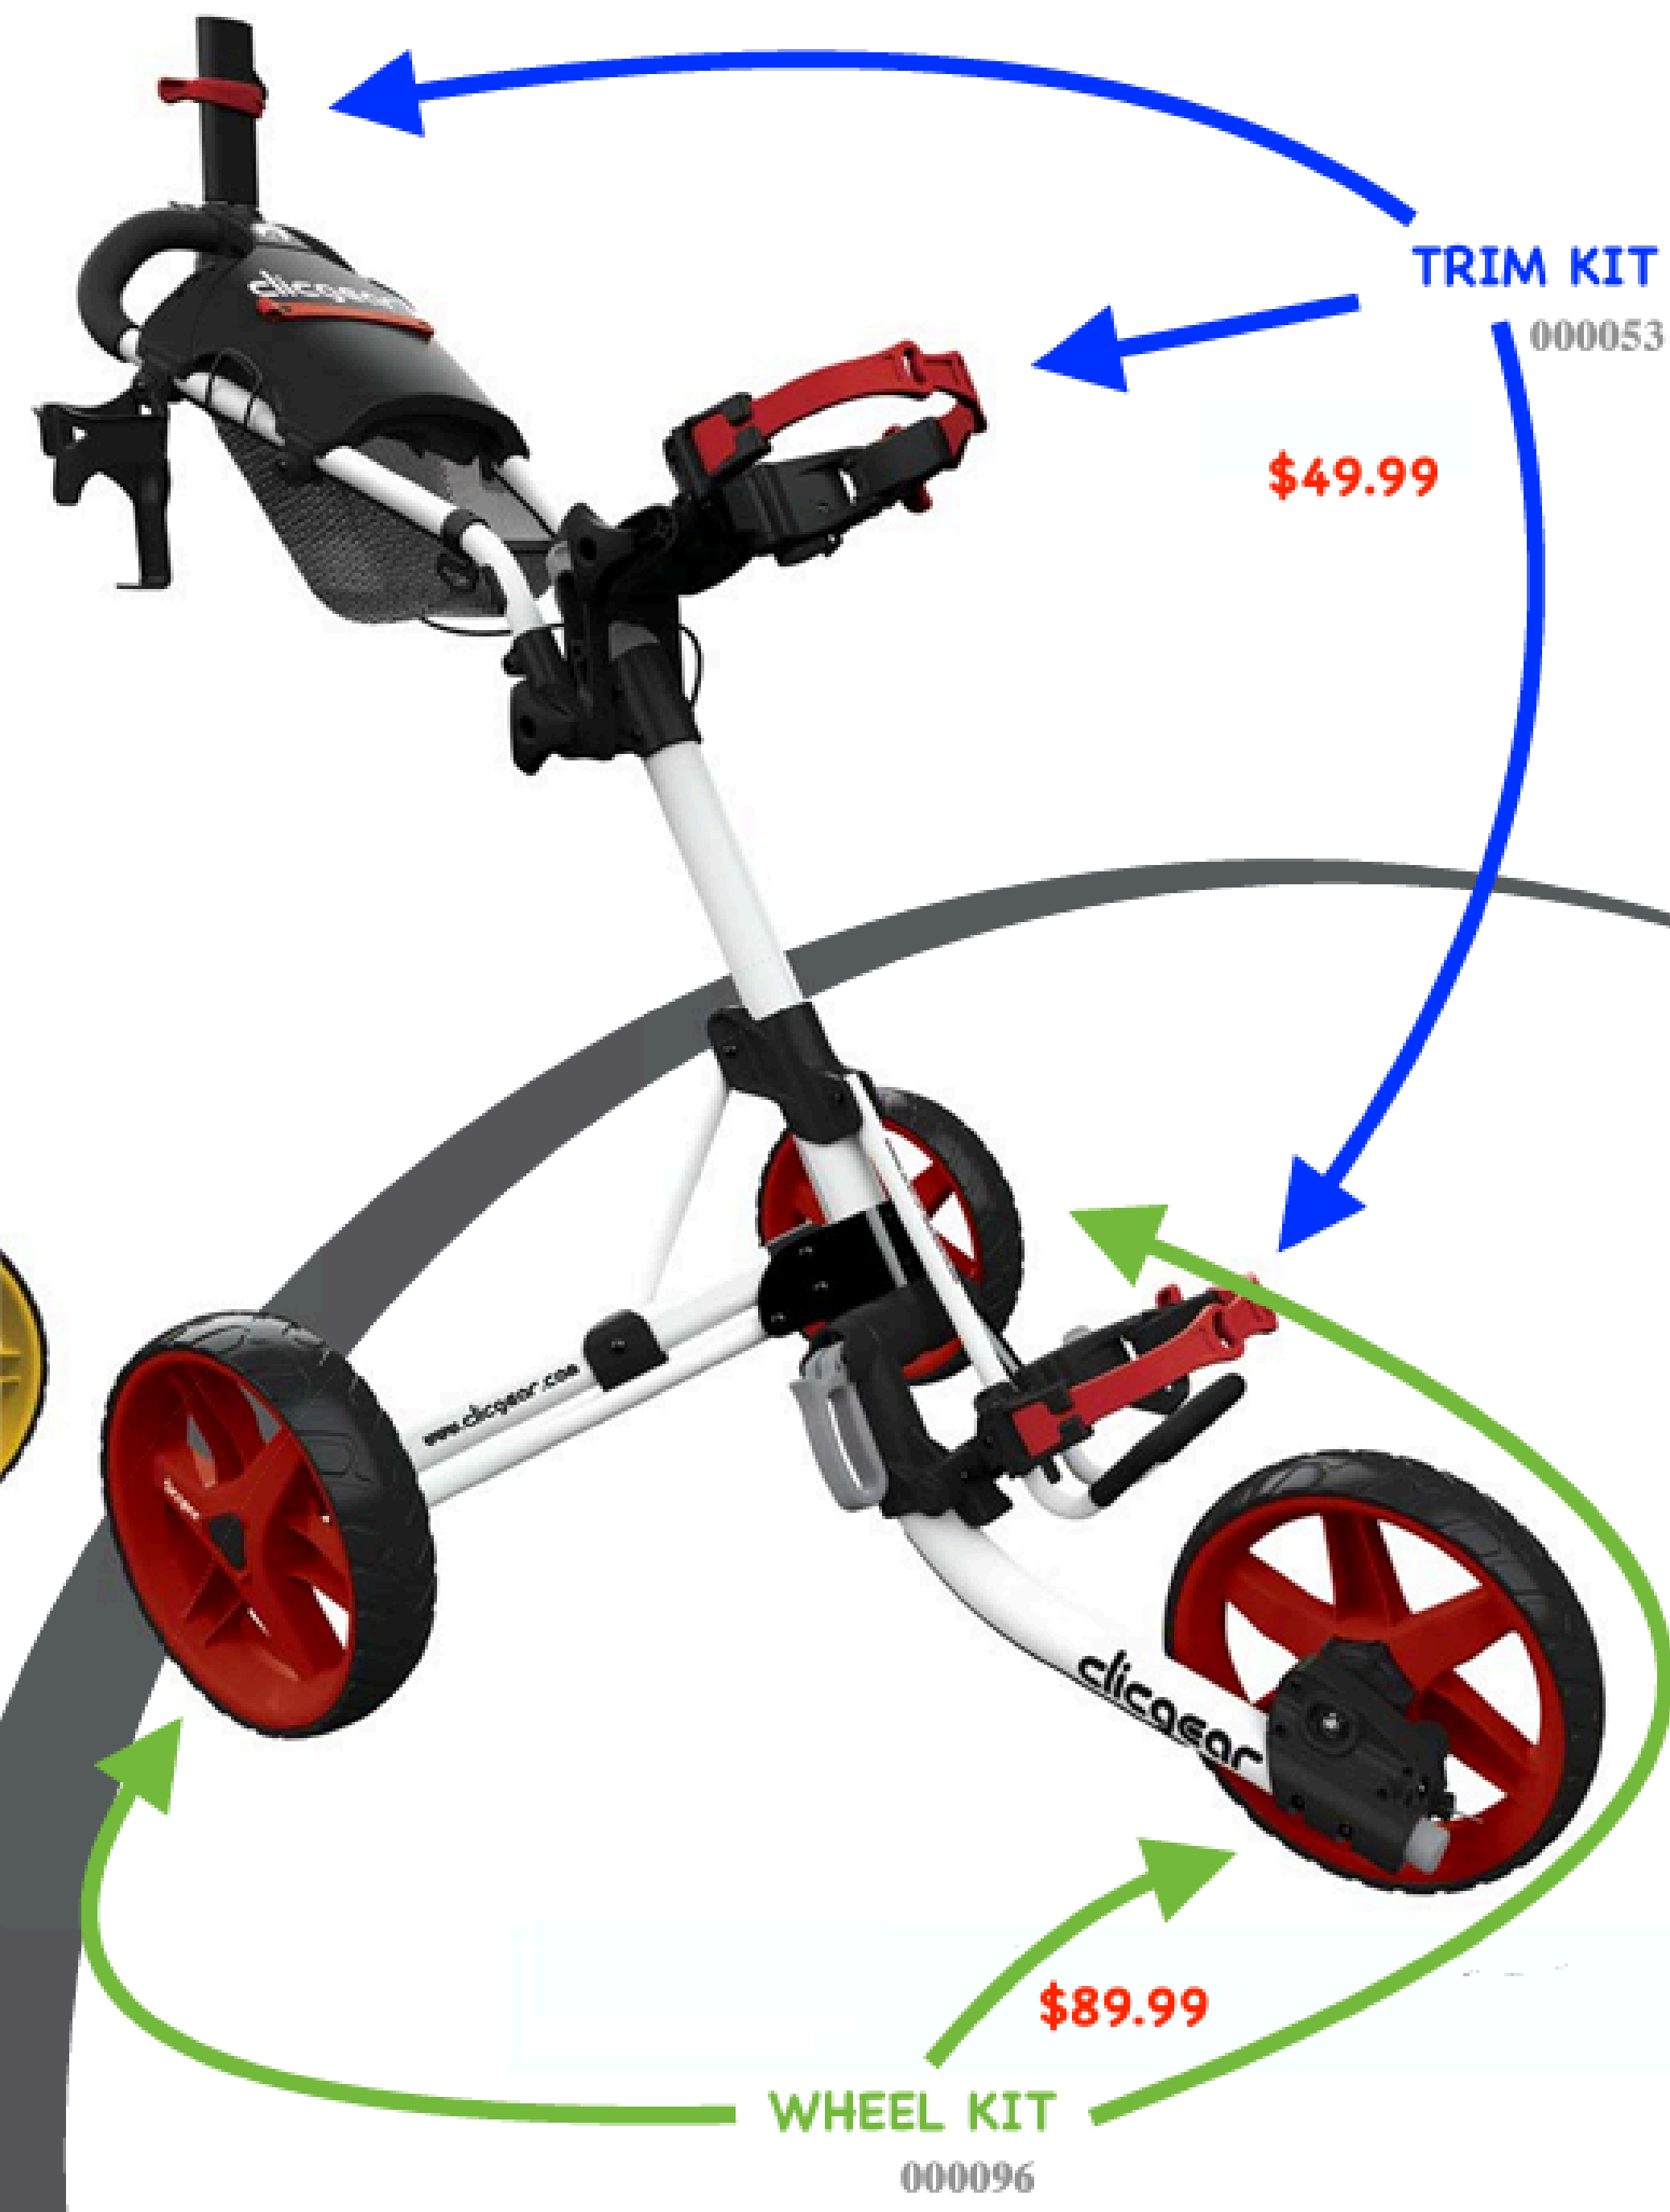

4

clickgear®