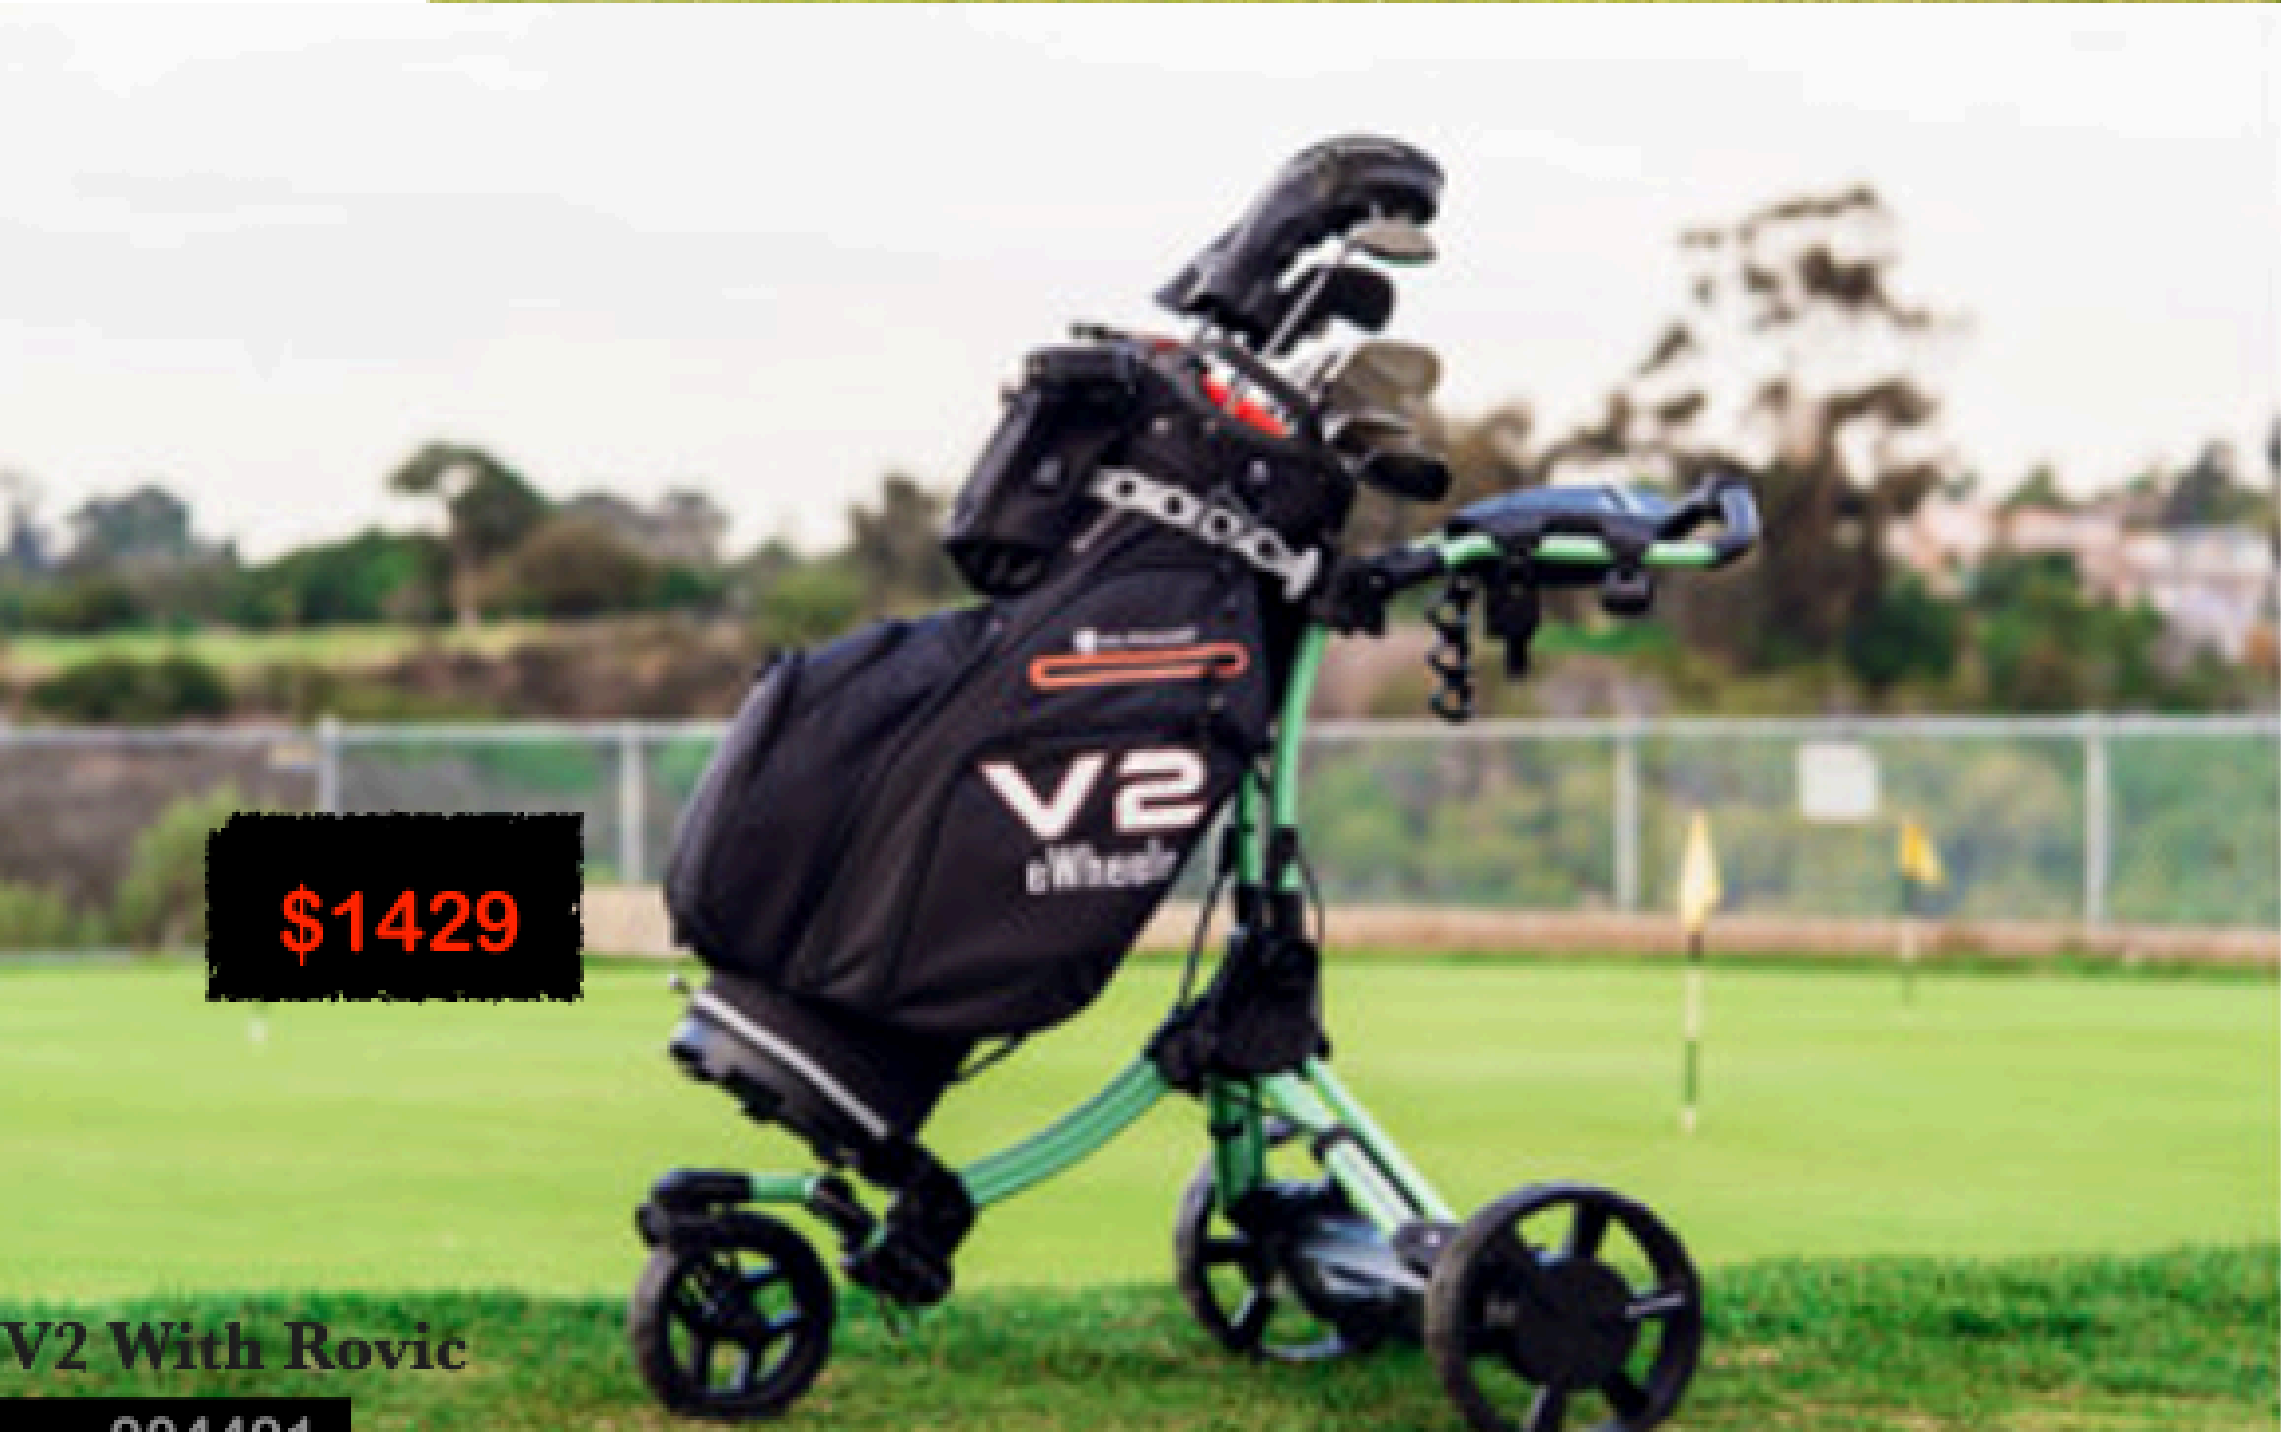

$1429

V2 With Rovic
004404